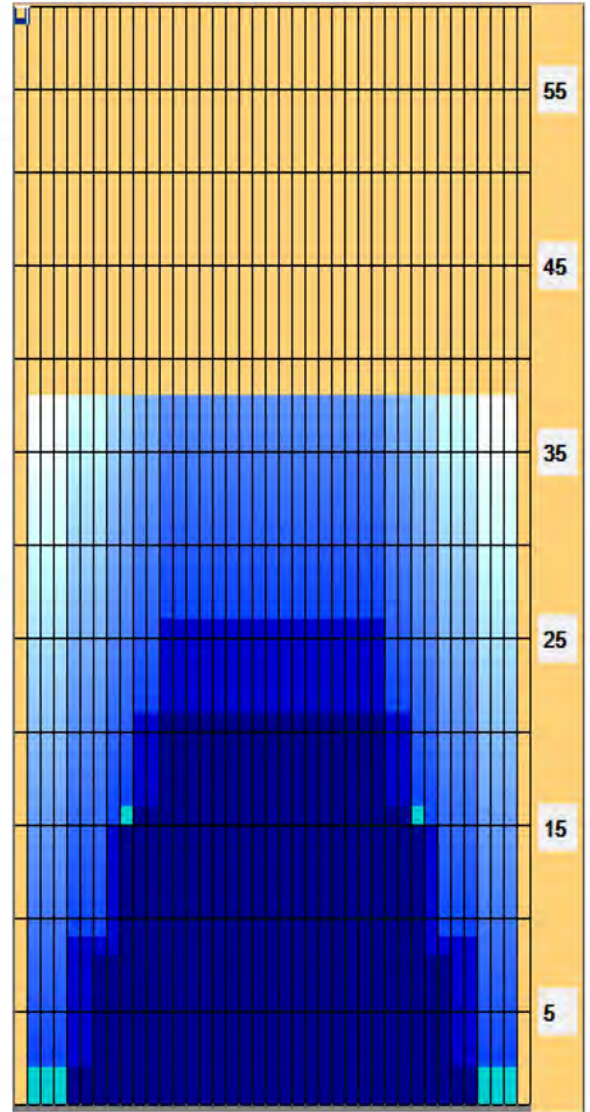

DM Aktive 2016 - Mixed

Neue City Bowling Hasenheide Berlin

Oil Pattern Distance: 38 Feet	Reverse Brush Drop: 38 Feet	Oil Per Board: 40 uL
Forward Oil Total: 11.8 mL	Reverse Oil Total: 11.84 mL	Volume Oil Total: 23.64 mL
Forward Boards Crossed: 295 Boards	Reverse Boards Crossed: 296 Boards	Total Boards Crossed: 591 Boards

	Start	Stop	Loads	Speed	Crossed	Start	End	Feet	T.Oil
1	2L	2R	3	10	111	0.0	2.8	2.8	4440
2	7L	7R	3	14	81	2.8	8.7	5.9	3240
3	9L	9R	3	18	69	8.7	16.3	7.6	2760
4	12L	12R	2	18	34	16.3	21.4	5.1	1360
5	2L	2R	0	10	0	21.4	38.0	16.6	0

⏪ ⏩ Forward Reverse More

	Start	Stop	Loads	Speed	Crossed	Start	End	Feet	T.Oil
1	2L	2R	0	30	0	38.0	26.0	-12.0	0
2	12L	12R	2	18	34	26.0	20.9	-5.1	1360
3	10L	10R	3	14	63	20.9	15.0	-5.9	2520
4	8L	8R	3	14	75	15.0	9.1	-5.9	3000
5	5L	5R	4	10	124	9.1	3.5	-5.6	4960
6	2L	2R	0	10	0	3.5	0.0	-3.5	0

⏪ ⏩ Forward Reverse More

Conditioner:
Type In or Select One

TransferType:
Type In or Select One

Forward

Reverse

Combined

Buff

Item	3L-7L:18L-18R	8L-12L:18L-18R	13L-17L:18L-18R	18L-18R:17R-13R	18L-18R:12R-8R	18L-18R:7R-3R
Description	Outside Track:Middle	Middle Track:Middle	Inside Track:Middle	Middle:Inside Track	Middle:Middle Track	Middle:Outside Track
Track Zone Ratio	3.83	1.28	1	1	1.28	3.83